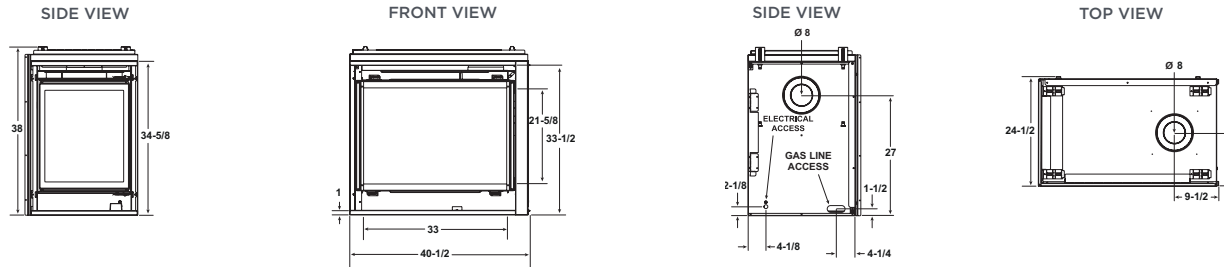

SPECIFICATIONS, CONT'D

CORNER

MODEL	FRONT WIDTH		BACK WIDTH		HEIGHT		DEPTH		GLASS SIZE	BTU/HOUR INPUT
	UNIT	FRAMING	UNIT	FRAMING	UNIT	FRAMING	UNIT	FRAMING		
LCOR-36IN RCOR-36IN	40-1/2 [1029]	40 [1016]	40 -1/2 [1029]	40 [1016]	38 [965]	38-1/8 [968]	24-1/2 [622]	24 [610]	33 X 21-5/8 [838 X 549]	21,000 - 38,000

For complete information on this model, please contact us at:

HEAT & GLO®

No one builds a better fire

Web: heatnglo.com
E-mail: info@heatnglo.com

[facebook.com/HeatandGlo](https://www.facebook.com/HeatandGlo)
twitter.com/HeatandGlo
[youtube.com/HeatandGlo](https://www.youtube.com/HeatandGlo)

LIMITED LIFETIME WARRANTY*

The strongest in the industry, Heat & Glo® provides a limited lifetime warranty on the most important aspects: firebox and heat exchanger.

*For full warranty details, go to www.heatnglo.com. Fireplace glass and other surfaces get extremely HOT and can cause severe burns if touched. Do not remove the protective safety screen from the front of the glass. Keep a safe distance away. To learn more visit www.heatnglo.com/fireplacesafety.

Google, YouTube and Google Home are trademarks of Google LLC. Amazon, Alexa, and all related logos are trademarks of Amazon.com, Inc. or its affiliates.

HNG-1034U-1020