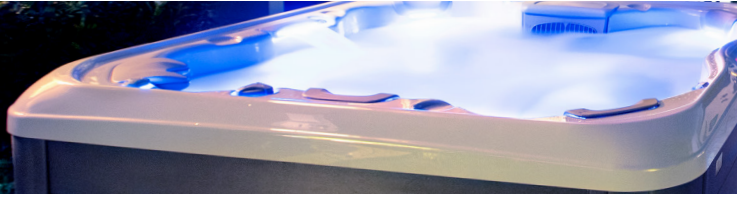

## STANDARD FEATURES

- Color Display Spa Control
- Adjustable Therapy Jets
- Flow Diverter Controls Air Control in Premium Seats for Customized Therapy
- Advanced Neck and Shoulder Therapy
- Enhanced Interior Lighting Design
- Exterior Sconce Lighting
- Adjustable Water Feature
- Comfortable Ergonomic Headrests
- Durable 3-Layer Spa Shell
- Wood-Free EnduraFrame™
- Solid ABS EnduraBase™
- High-Density Full-Foam Insulation
- Patio Performance™ Cover