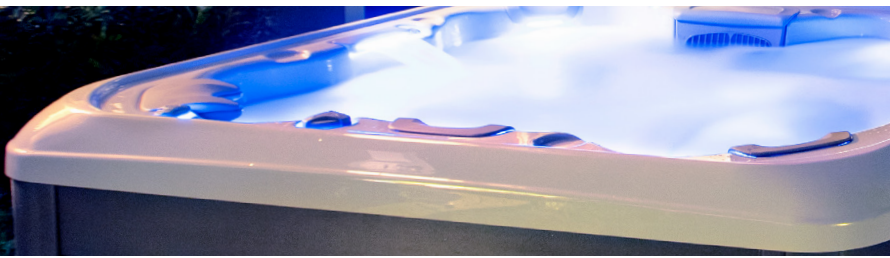

## STANDARD FEATURES

- Color Display Spa Control
- Adjustable Therapy Jets
- Flow Diverter Controls Air Control in Premium Seats for Customized Therapy
- Advanced Neck and Shoulder Therapy
- Enhanced Interior Lighting Design
- Exterior Sconce Lighting
- Adjustable Water Feature
- Comfortable Ergonomic Headrests
- Durable 3-Layer Spa Shell
- Wood-Free EnduraFrame™
- Solid ABS EnduraBase™
- High-Density Full-Foam Insulation
- Patio Performance™ Cover

## SPA SPECS

SEATING CAPACITY	7
SIZE	7' 10" x 7' 10" x 3' 2" / 2.39m x 2.39m x .97m
WATER CAPACITY	450 gal / 1703 L
DRY WEIGHT	778 lbs / 353 kg
FILLED WEIGHT	5602 lbs / 2541 kg
THERAPY JET PUMPS	2
JETS	44 (Standard Package) / 52 (Premier Package)