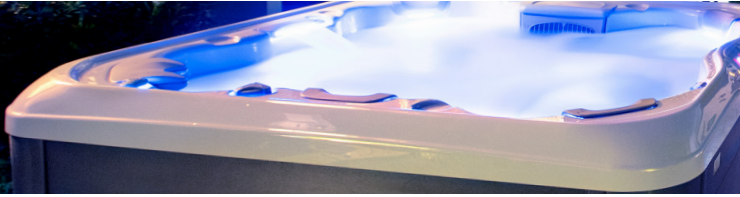

X7 L

STANDARD FEATURES

- Color Display Spa Control
- Adjustable Therapy Jets
- Flow Diverter Controls Air Control in Premium Seats for Customized Therapy
- Advanced Neck and Shoulder Therapy
- Enhanced Interior Lighting Design
- Exterior Sconce Lighting
- Adjustable Water Feature
- Comfortable Ergonomic Headrests
- Durable 3-Layer Spa Shell
- Wood-Free EnduraFrame™
- Solid ABS EnduraBase™
- High-Density Full-Foam Insulation
- Patio Performance™ Cover

OPTIONAL FEATURES

- X Series Audio System
- Premier Jet, Lighting, & Trim Package
- Premium Touch Controls
- CloudControl 2™
- EOS™ O3 Enhanced Ozone System
- Wellspring™ Ozone Purifier
- Dedicated Filtration Pump
- FROG® @ease® Water Care System
- Natural Mineral Cartridge
- Covermate I™ Cover Lifter
- Covermate III™ Cover Lifter
- Select Step System
- Durastep

SPA SPECS

SEATING CAPACITY	6
SIZE	7' 4" x 7' 4" x 3' / 2.24m x 2.24m x .91m
WATER CAPACITY	389 gal / 1473 L
DRY WEIGHT	680 lbs / 308 kg
FILLED WEIGHT	4877 lbs / 2212 kg
THERAPY JET PUMPS	2
JETS	38 (Standard Package) / 46 (Premier Package)