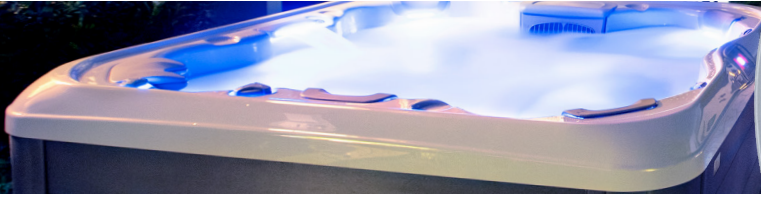

X6R

STANDARD FEATURES

- Color Display Spa Control
- Adjustable Therapy Jets
- Flow Diverter Controls Air Control in Premium Seats for Customized Therapy
- Enhanced Interior Lighting Design
- Exterior Sconce Lighting
- Adjustable Water Feature
- Comfortable Ergonomic Headrests
- Durable 3-Layer Spa Shell
- Wood-Free EnduraFrame™
- Solid ABS EnduraBase™
- High-Density Full-Foam Insulation
- Patio Performance™ Cover

OPTIONAL FEATURES

- X Series Audio System
- Premier Jet, Lighting, & Trim Package
- Premium Touch Controls
- CloudControl 2™
- EOS™ O3 Enhanced Ozone System
- Wellspring™ Ozone Purifier
- Dedicated Filtration Pump
- FROG® @ease® Water Care System
- Natural Mineral Cartridge
- Covermate I™ Cover Lifter
- Covermate III™ Cover Lifter
- Select Step System
- Durastep

SPA SPECS

SEATING CAPACITY	5
SIZE	6' 7" x 6' 7" x 2' 10" / 2.01m x 2.01m x .86m
WATER CAPACITY	291 gal / 1102 L
DRY WEIGHT	503 lbs / 228 kg
FILLED WEIGHT	3639 lbs / 1651 kg
THERAPY JET PUMPS	1
JETS	21 (Standard Package) / 21 (Premier Package)