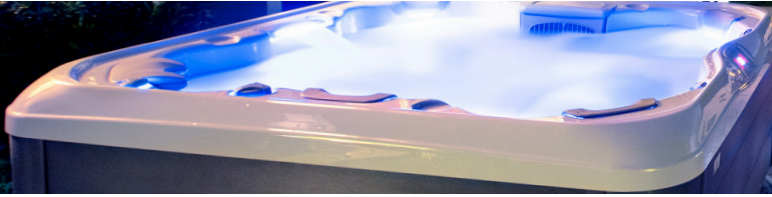

## STANDARD FEATURES

- Color Display Spa Control
- Adjustable Therapy Jets
- Flow Diverter Controls Air Control in Premium Seats for Customized Therapy
- Advanced Neck and Shoulder Therapy
- Enhanced Interior Lighting Design
- Exterior Sconce Lighting
- Adjustable Water Feature
- Comfortable Ergonomic Headrests
- Durable 3-Layer Spa Shell
- Wood-Free EnduraFrame™
- Solid ABS EnduraBase™
- High-Density Full-Foam Insulation
- Patio Performance™ Cover

## SPA SPECS

SEATING CAPACITY	6
SIZE	6' 8" x 7' 4" x 2' 10" / 2.03m x 2.24m x .86m
WATER CAPACITY	314 gal / 1189 L
DRY WEIGHT	575 lbs / 261 kg
FILLED WEIGHT	4285 lbs / 1944 kg
THERAPY JET PUMPS	1
JETS	30 (Standard Package) / 34 (Premier Package)