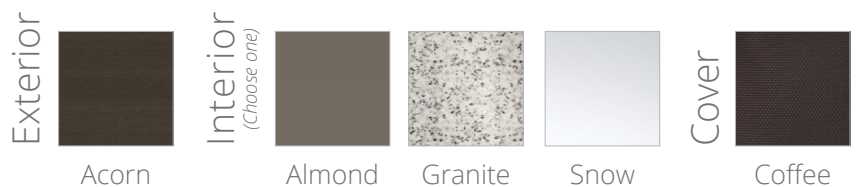

Scan the QR code to design your custom Bullfrog Spa today!

COLOR PROFILES

OPTION 1

OPTION 2

SPA SPECS

SEATING CAPACITY	3
SIZE	5' 8" x 7' x 2' 7" / 1.73m x 2.13m x .79m
WATER CAPACITY	217 gal / 821 L
DRY WEIGHT	455 lbs / 206 kg
FILLED WEIGHT	2976 lbs / 1350 kg
THERAPY JET PUMPS	1
JETS	24 (Standard Package) / 28 (Premier Package)