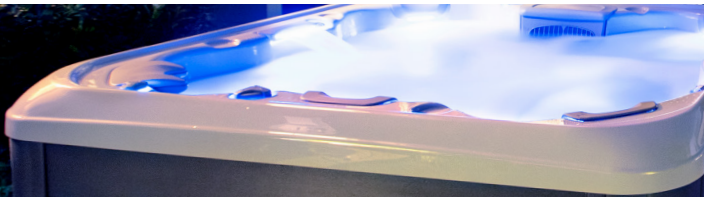

X5L

STANDARD FEATURES

- Color Display Spa Control
- Adjustable Therapy Jets
- Flow Diverter Controls Air Control in Premium Seats for Customized Therapy
- Enhanced Interior Lighting Design
- Exterior Sconce Lighting
- Adjustable Water Feature
- Comfortable Ergonomic Headrests
- Durable 3-Layer Spa Shell
- Wood-Free EnduraFrame™
- Solid ABS EnduraBase™
- High-Density Full-Foam Insulation
- Patio Performance™ Cover

OPTIONAL FEATURES

- X Series Audio System
- Premier Jet, Lighting, & Trim Package
- Premium Touch Controls
- CloudControl 2™
- EOS™ O3 Enhanced Ozone System
- Wellspring™ Ozone Purifier
- Dedicated Filtration Pump
- FROG® @ease® Water Care System
- Natural Mineral Cartridge
- Covermate I™ Cover Lifter
- Covermate III™ Cover Lifter
- Select Step System
- Durastep

Scan the QR code to design your custom Bullfrog Spa today!

COLOR PROFILES

OPTION 1

OPTION 2

SPA SPECS

SEATING CAPACITY	3
SIZE	5' 8" x 7' x 2' 7" / 1.73m x 2.13m x .79m
WATER CAPACITY	217 gal / 821 L
DRY WEIGHT	455 lbs / 206 kg
FILLED WEIGHT	2976 lbs / 1350 kg
THERAPY JET PUMPS	1
JETS	24 (Standard Package) / 28 (Premier Package)